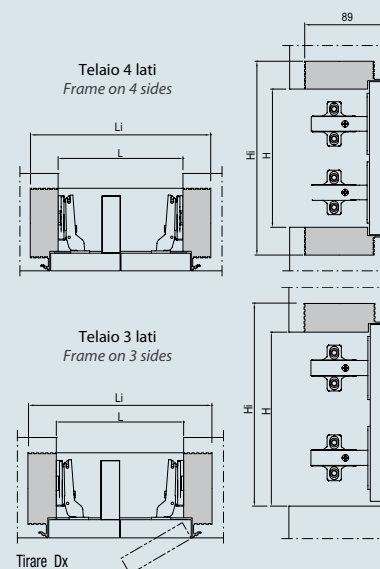

Vano Opening dimensions		Telaio Frame dimensions	
L	H	Li	Hi
300 ÷ 600	300 ÷ 1500	370 ÷ 670	370 ÷ 1570

Serrature disponibili:  
 Push Lock pomolo bianco - Push Lock pomolo cromato opaco - Push Lock pomolo cromato lucido  
 Serratura a leva con spina triangolare - Serratura a leva con cilindro - Premi/Apri.  
 Locking available: white Push Lock, satin chrome Push Lock, polished chrome Push lock, cam lock for triangular socket key, cam locks with cylinder, push to open.

Apertura 1 anta  
Opening for 1 door

**ESSENTIAL LITTLE - APERTURA LATERALE 2 ANTE - STANDARD - SERRATURA PREMI/APRI**  
**ESSENTIAL LITTLE WITH SIDE OPENING, 2 DOORS - PUSH TO OPEN LOCK**

Vano Opening dimensions		Telaio Frame dimensions		Vano Opening dimensions		Telaio Frame dimensions	
L	H	Li	Hi	L	H	Li	Hi
816	400	886	470	1216	400	1286	470
	600		670				
	800		870				
	1000		1070				
	1200		1270				
	1500		1570				
	1800		1870				
	2100*		2135*				
	2400*		2435*				

\* H=2100 e 2400 Telaio in alluminio su 3 lati con anta tirare a DX  
 For the High 2100 and 2400 mm aluminium frame on three sides with opening right pull.

**ESSENTIAL LITTLE CON APERTURA LATERALE 2 ANTE FUORI MISURA**  
**ESSENTIAL LITTLE WITH SIDE OPENING, 2 DOORS SPECIAL MEASURES**

Vano Opening dimensions		Telaio Frame dimensions	
L	H	Li	Hi
600 ÷ 1200	300 ÷ 1500	670 ÷ 1270	370 ÷ 1570

Serrature disponibili:  
 Push Lock pomolo bianco - Push Lock pomolo cromato opaco - Push Lock pomolo cromato lucido  
 Serratura a leva con spina triangolare - Serratura a leva con cilindro - Premi/Apri.  
 Locking available: white Push Lock, satin chrome Push Lock, polished chrome Push lock, cam lock for triangular socket key, cam locks with cylinder, push to open.