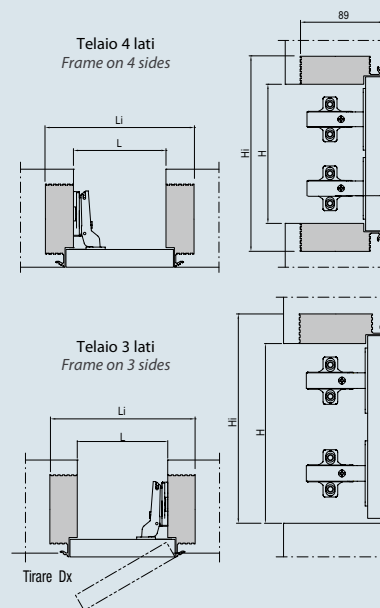

**ESSENTIAL LITTLE - APERTURA LATERALE 1 ANTA - STANDARD - SERRATURA PREMI/APRI**  
**ESSENTIAL LITTLE WITH SIDE OPENING, 1 DOOR - PUSH TO OPEN LOCK**

Vano Opening dimensions		Telaio Frame dimensions		Vano Opening dimensions		Telaio Frame dimensions	
L	H	Li	Hi	L	H	Li	Hi
400	400	470	470	600	400	670	470
	600		670				
	800		870				
	1000		1070				
	1200		1270				
	1500		1570				
	1800		1870				
	2100*		2135*				
	2400*		2435*				

\* H=2100 e 2400 Telaio in alluminio su 3 lati con anta tirare a DX  
 For the High 2100 and 2400 mm aluminium frame on three sides with opening right pull.

**ESSENTIAL LITTLE CON APERTURA LATERALE 1 ANTA FUORI MISURA**  
**ESSENTIAL LITTLE WITH SIDE OPENING, 1 DOOR SPECIAL MEASURES**

Vano Opening dimensions		Telaio Frame dimensions	
L	H	Li	Hi
300 ÷ 600	300 ÷ 1500	370 ÷ 670	370 ÷ 1570

Serrature disponibili:  
 Push Lock pomolo bianco - Push Lock pomolo cromato opaco - Push Lock pomolo cromato lucido  
 Serratura a leva con spina triangolare - Serratura a leva con cilindro - Premi/Apri.  
 Locking available: white Push Lock, satin chrome Push Lock, polished chrome Push lock, cam lock for triangular socket key, cam locks with cylinder, push to open.

Apertura 1 anta  
Opening for 1 door

**ESSENTIAL LITTLE - APERTURA LATERALE 2 ANTE - STANDARD - SERRATURA PREMI/APRI**  
**ESSENTIAL LITTLE WITH SIDE OPENING, 2 DOORS - PUSH TO OPEN LOCK**

Vano Opening dimensions		Telaio Frame dimensions		Vano Opening dimensions		Telaio Frame dimensions	
L	H	Li	Hi	L	H	Li	Hi
816	400	886	470	1216	400	1286	470
	600		670				
	800		870				
	1000		1070				
	1200		1270				
	1500		1570				
	1800		1870				
	2100*		2135*				
	2400*		2435*				