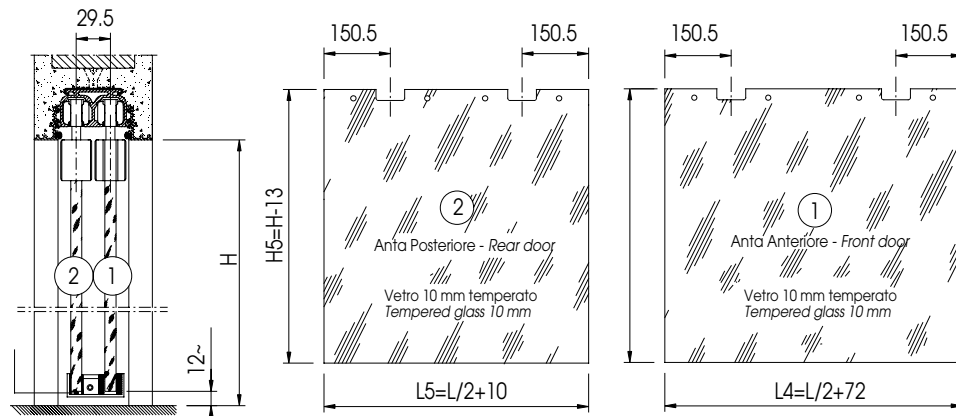

PORTA SCORREVOLE VETRO PER ESSENTIAL DUAL

SLIDING GLASS DOOR FOR ESSENTIAL DUAL

Eseguire sempre il rilievo misure prima di ordinare la porta
Always take measurements before ordering the door

LUCE DI PASSAGGIO CLEAR OPENING SIZE	MISURA ANTA 1 DOOR MEASUREMENT 1	MISURA ANTA 2 DOOR MEASUREMENT 2	SPESSORE PARETE FINISHED WALL
$L \times H$	$L4 \times H4$	$L5 \times H5$	Sp
$1200 \times 2000 \div 2400$	$672 \times 1987 \div 2387$	$610 \times 1987 \div 2387$	Intonaco Plaster 105
$1400 \times 2000 \div 2400$	$772 \times 1987 \div 2387$	$710 \times 1987 \div 2387$	
$1600 \times 2000 \div 2400$	$872 \times 1987 \div 2387$	$810 \times 1987 \div 2387$	