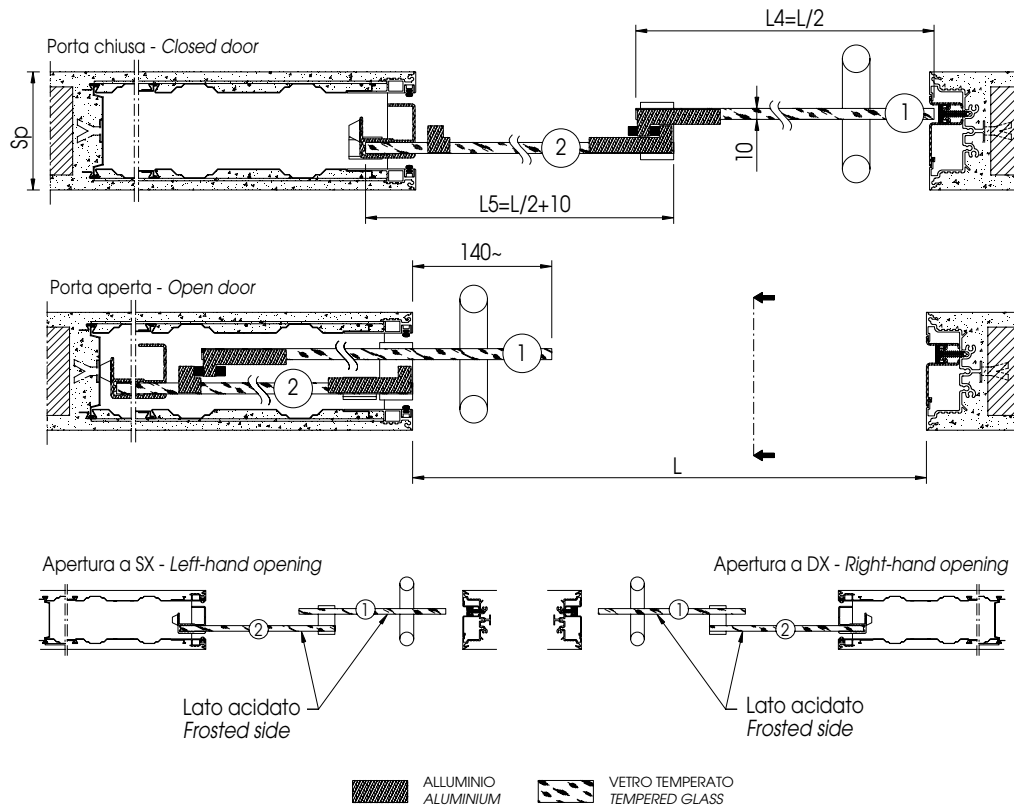

PORTA SCORREVOLE VETRO PER ESSENTIAL DUAL

SLIDING GLASS DOOR FOR ESSENTIAL DUAL

Eseguire sempre il rilievo misure prima di ordinare la porta
Always take measurements before ordering the door

LUCE DI PASSAGGIO CLEAR OPENING SIZE	MISURA ANTA 1 DOOR MEASUREMENT 1	MISURA ANTA 2 DOOR MEASUREMENT 2	SPESSORE PARETE FINISHED WALL
$L \times H$	$L4 \times H4$	$L5 \times H5$	Sp
$1200 \times 2000 \div 2400$	$672 \times 1987 \div 2387$	$610 \times 1987 \div 2387$	Intonaco Plaster 105
$1400 \times 2000 \div 2400$	$772 \times 1987 \div 2387$	$710 \times 1987 \div 2387$	
$1600 \times 2000 \div 2400$	$872 \times 1987 \div 2387$	$810 \times 1987 \div 2387$	